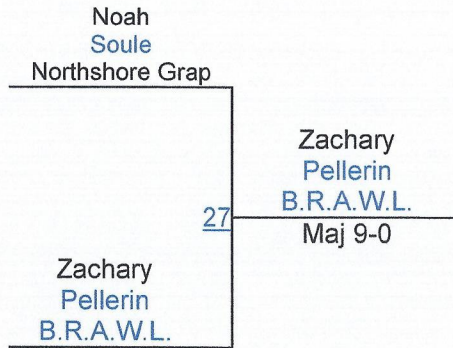

Intermediate 87 Intermediate

Round 3

Bradley Terese Jefferson Club	Graham Pontillas Ascension Wrest
Graham Pontillas Ascension Wrest	Graham Pontillas Ascension Wrest
105	Fall 0:45

Simon Provenzano Crusader Wrestl	Simon Provenzano Crusader Wrestl
Andrew Lusby Live Oak Wrestl	Simon Provenzano Crusader Wrestl
106	Fall 0:26

S. Provenzano (Crusader Wrestling Club)

1ST

G. Pontillas (Ascension Wrestling Club)

2ND

A. Lusby (Live Oak Wrestling Club)

3RD

B. Terese (Jefferson Club)

4TH

Tiger Open

Intermediate 95-103

Round 1

Round 2

Round 3

Z. Pellerin (B.R.A.W.L.)

1ST

N. Soule (Northshore Grapplers)

2ND

Tiger Open

Round 1

Round 2

Round 3

B. Cazes (Panther Wrestling Club)

1ST

B. Godfrey (Champion Wrestling Club)