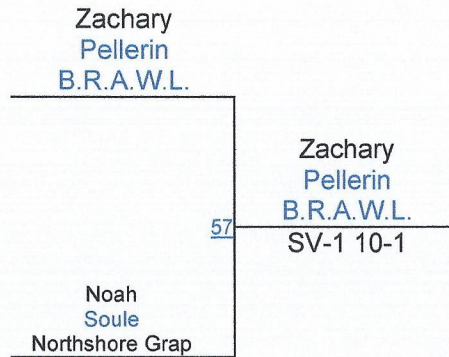

Intermediate 87 Intermediate

Round 3

Bradley Terese Jefferson Club	Graham Pontillas Ascension Wrest
Graham Pontillas Ascension Wrest	Graham Pontillas Ascension Wrest
105	Fall 0:45

Simon Provenzano Crusader Wrestl	Simon Provenzano Crusader Wrestl
Andrew Lusby Live Oak Wrestl	Simon Provenzano Crusader Wrestl
106	Fall 0:26

S. Provenzano (Crusader Wrestling Club)

1ST

G. Pontillas (Ascension Wrestling Club)

2ND

A. Lusby (Live Oak Wrestling Club)

3RD

B. Terese (Jefferson Club)

4TH

Tiger Open

Intermediate 95-103

Round 1

Round 2

Round 3

Z. Pellerin (B.R.A.W.L.)

1ST

N. Soule (Northshore Grapplers)

2ND

S. Leray (Jefferson Club)

3RD

Intermediate 112

Tiger Open

Intermediate 120

Round 1

Round 2