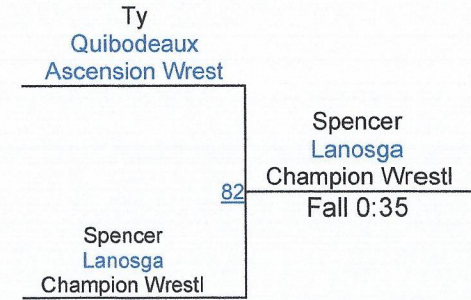

Tiger Open

Intermediate 95-103

Round 1

Round 2

Round 3

Z. Pellerin (B.R.A.W.L.)

1ST

N. Soule (Northshore Grapplers)

2ND

Tiger Open

Round 1

Round 2

Round 3

B. Cazes (Panther Wrestling Club)

1ST

B. Godfrey (Champion Wrestling Club)

2ND

S. Leray (Jefferson Club)

3RD

Intermediate 112

Tiger Open

Intermediate 120

Round 1

Round 2

Round 3

S. Lanosga (Champion Wrestling Club)
1ST

K. Smith (B.R.A.W.L.)
2ND

T. Quibodeaux (Ascension Wrestling Club)
3RD