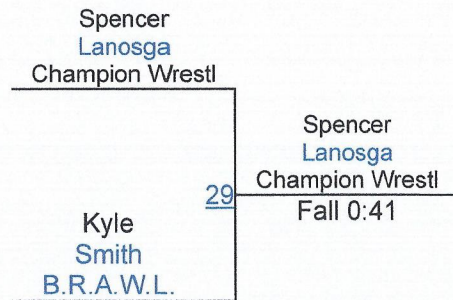

Tiger Open

Intermediate 95-103

Round 1

Round 2

Round 3

Z. Pellerin (B.R.A.W.L.)

1ST

N. Soule (Northshore Grapplers)

2ND

Tiger Open

Round 1

Round 2

Round 3

B. Cazes (Panther Wrestling Club)

1ST

B. Godfrey (Champion Wrestling Club)

2ND

S. Leray (Jefferson Club)

3RD

Intermediate 112

Tiger Open

Intermediate 120

Round 1

Round 2

Round 3

S. Lanosga (Champion Wrestling Club)
1ST

K. Smith (B.R.A.W.L.)
2ND

T. Quibodeaux (Ascension Wrestling Club)
3RD