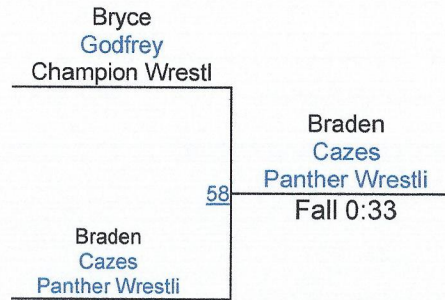

Tiger Open

Intermediate 95-103

Round 1

Round 2

Round 3

Z. Pellerin (B.R.A.W.L.)

1ST

N. Soule (Northshore Grapplers)

2ND

Tiger Open

Round 1

Round 2

Round 3

B. Cazes (Panther Wrestling Club)

1ST

B. Godfrey (Champion Wrestling Club)

2ND

S. Leray (Jefferson Club)

3RD

Intermediate 112

Tiger Open

Intermediate 120

Round 1

Round 2