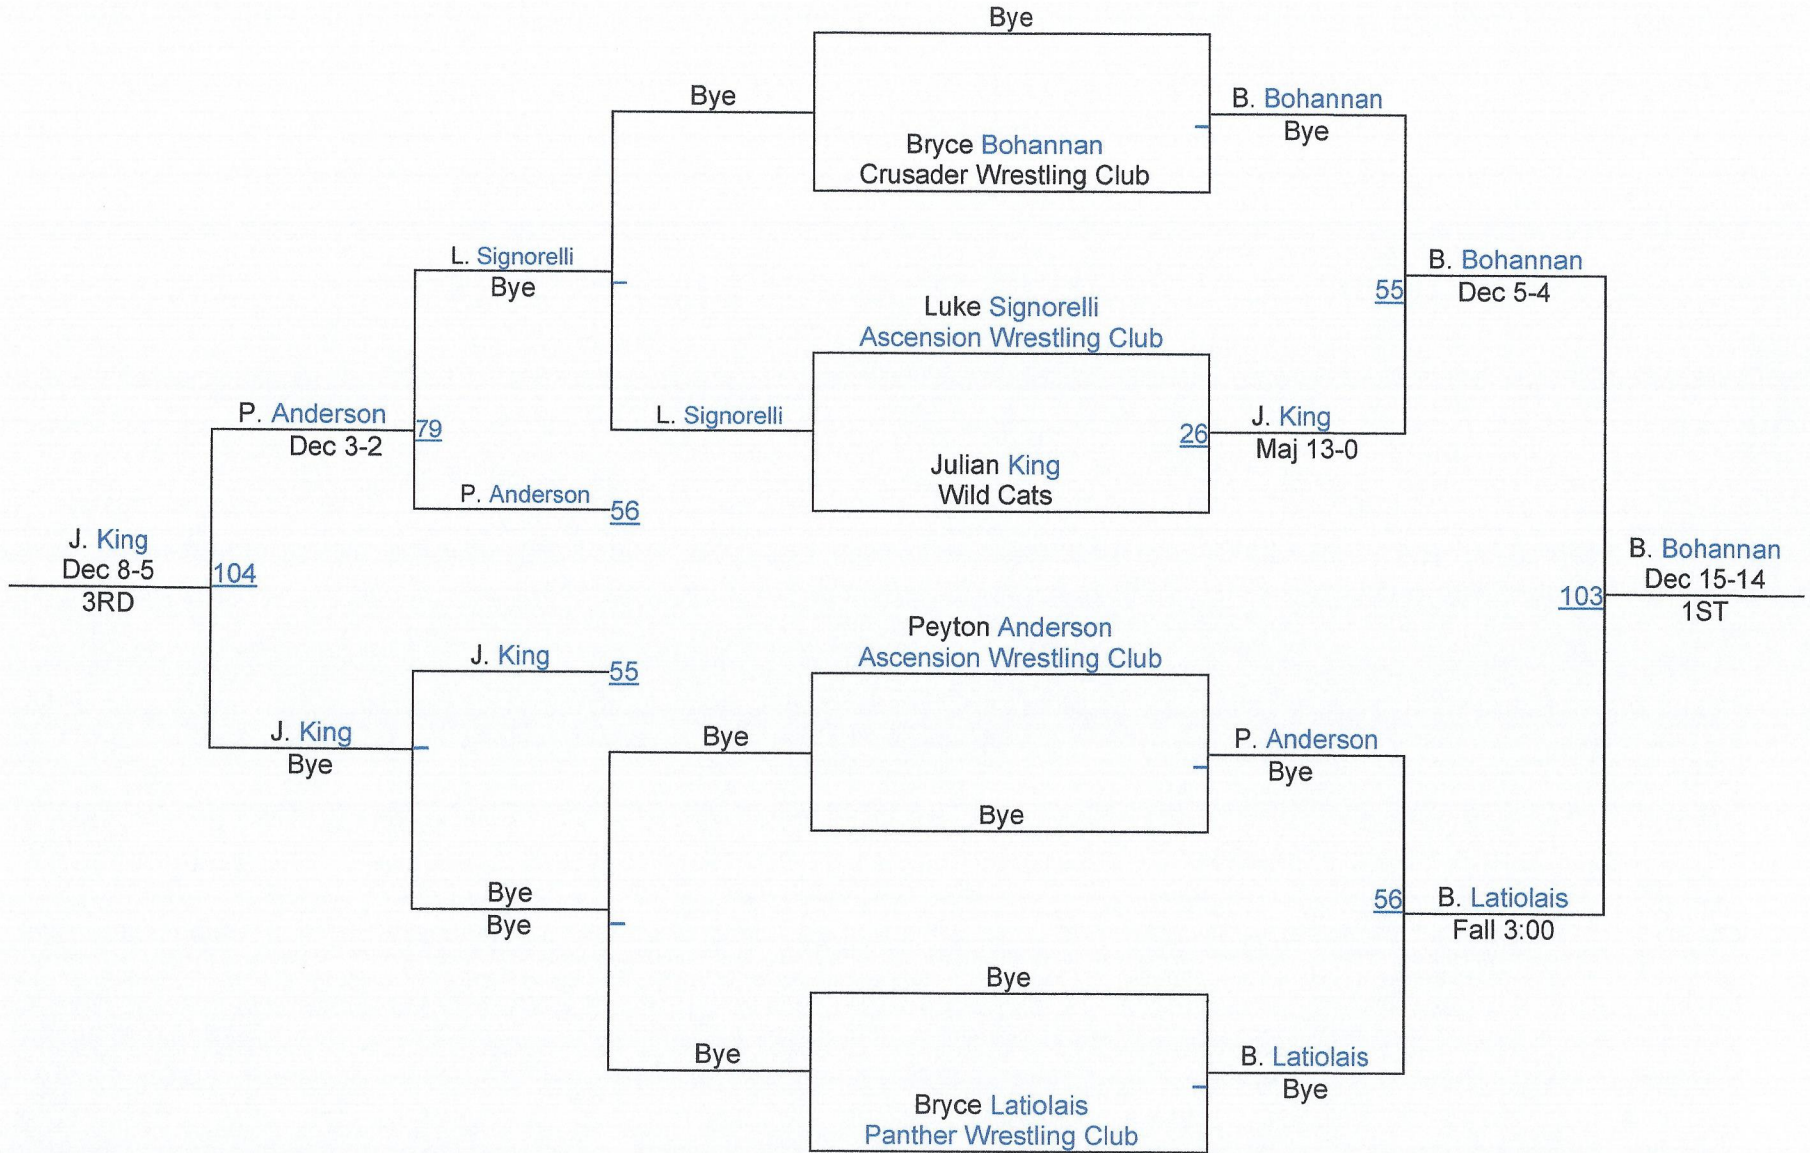

Tiger Open

Intermediate 70

Tiger Open

Intermediate 75

Tiger Open

Intermediate 80

Tiger Open

Round 1

Bradley Terese Jefferson Club	Andrew Lusby Live Oak Wrestl
Andrew Lusby Live Oak Wrestl	Andrew Lusby Live Oak Wrestl
2	Fall 1:38

Graham Pontillas Ascension Wrest	Simon Provenzano Crusader Wrestl
Simon Provenzano Crusader Wrestl	Simon Provenzano Crusader Wrestl
3	Maj 9-0