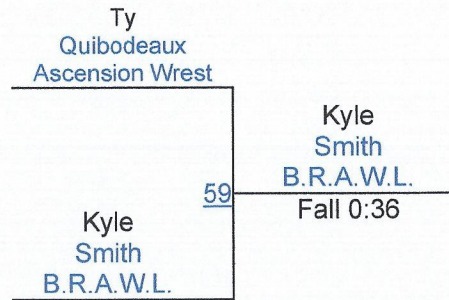

Tiger Open

Intermediate 95-103

Round 1

Round 2

Round 3

Z. Pellerin (B.R.A.W.L.)

1ST

N. Soule (Northshore Grapplers)

2ND

Tiger Open

Round 1

Round 2

Round 3

B. Cazes (Panther Wrestling Club)

1ST

B. Godfrey (Champion Wrestling Club)

2ND

S. Leray (Jefferson Club)

3RD

Intermediate 112

Tiger Open

Intermediate 120

Round 1

Round 2

Round 3

S. Lanosga (Champion Wrestling Club)
1ST

K. Smith (B.R.A.W.L.)
2ND

T. Quibodeaux (Ascension Wrestling Club)
3RD