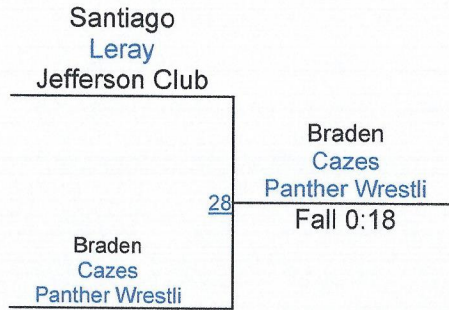

Intermediate 87 Intermediate

Round 3

Bradley Terese Jefferson Club	Graham Pontillas Ascension Wrest
Graham Pontillas Ascension Wrest	Graham Pontillas Ascension Wrest
105	Fall 0:45

Simon Provenzano Crusader Wrestl	Simon Provenzano Crusader Wrestl
Andrew Lusby Live Oak Wrestl	Simon Provenzano Crusader Wrestl
106	Fall 0:26

Tiger Open

Intermediate 95-103

Round 1

Round 2

Round 3

Z. Pellerin (B.R.A.W.L.)

1ST

N. Soule (Northshore Grapplers)

2ND

Tiger Open

Round 1

Round 2

Round 3

B. Cazes (Panther Wrestling Club)

1ST

B. Godfrey (Champion Wrestling Club)

2ND

S. Leray (Jefferson Club)

3RD

Intermediate 112

Tiger Open

Intermediate 120

Round 1

Round 2