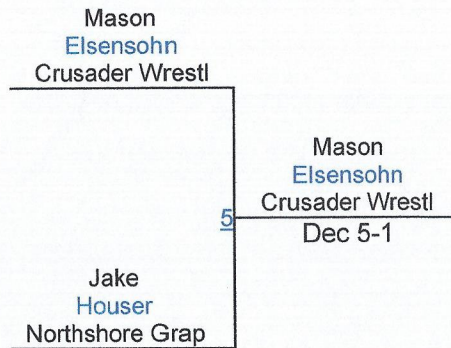

# Tiger Open

# Novice 60

Round 1

Round 2

Round 3

M. Elsensohn (Crusader Wrestling Club)

**1ST**

J. Houser (Northshore Grapplers)

**2ND**