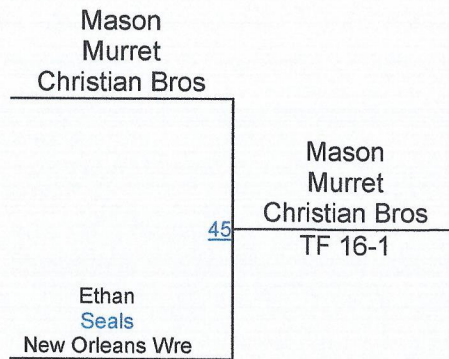

Tiger Open

Novice 140

Round 1