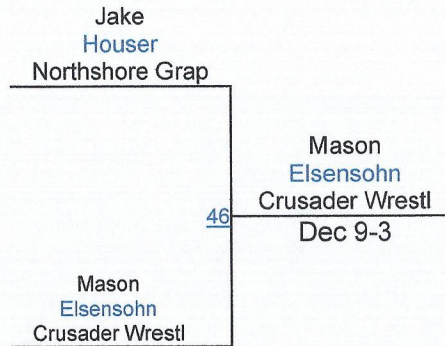

# Tiger Open

# Novice 60

Round 1

Round 2

Round 3

M. Elsensohn (Crusader Wrestling Club)

**1ST**

J. Houser (Northshore Grapplers)

**2ND**