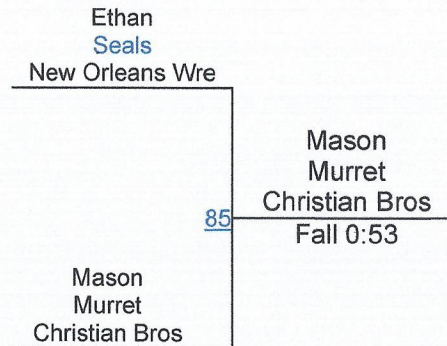

Tiger Open

Novice 140

Round 1

Round 2

Round 3

M. Murret (Christian Bros)
1ST

E. Seals (New Orleans Wrestling Clu)
2ND