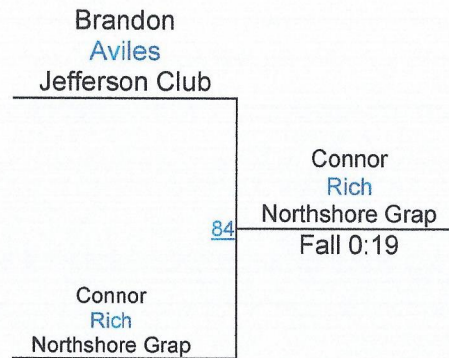

# Tiger Open

# Novice 120

# Novice 130

Round 1

Round 2

Round 3

C. Rich (Northshore Grapplers)

**1ST**

B. Aviles (Jefferson Club)

**2ND**