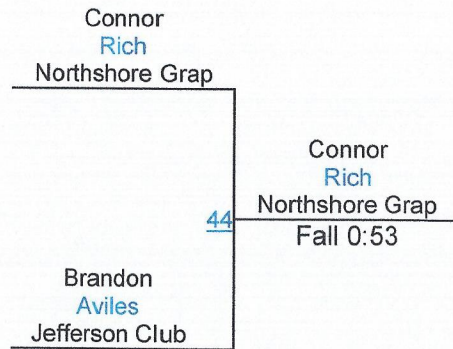

Tiger Open

Novice 130

Round 1