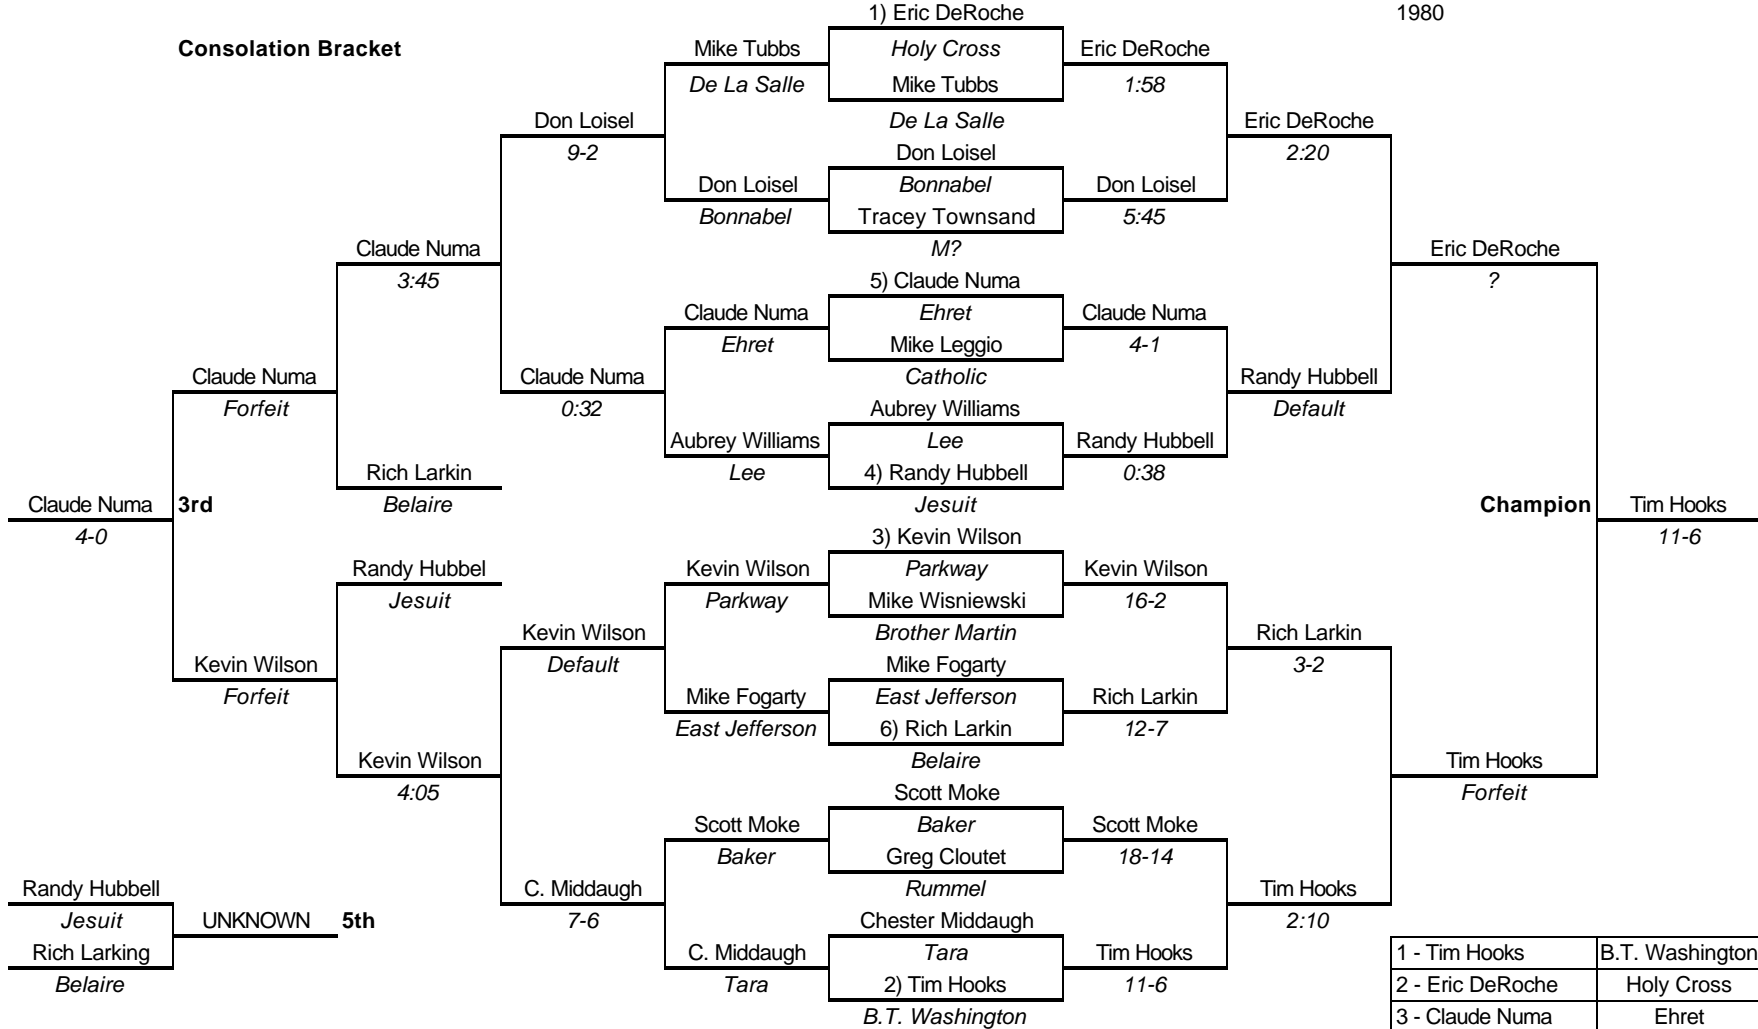

167 Pounds

Lee High Invitational
 Lee High School
 Baton Rouge, Louisiana
 1980

Consolation Bracket

| | |
|-------------------|-----------------|
| 1 - Tim Hooks | B.T. Washington |
| 2 - Eric DeRoche | Holy Cross |
| 3 - Claude Numa | Ehret |
| 4 - Kevin Wilson | Parkway |
| 5 - Randy Hubbell | Jesuit |
| 5 - Rich Larkin | Belaire |